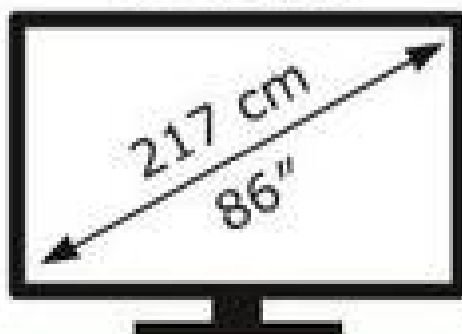

ENERG

LG Electronics

86NANO763QA

166 kWh/1000h

ABCDEF**G**

255 kWh/1000h

3840 px

2160 px